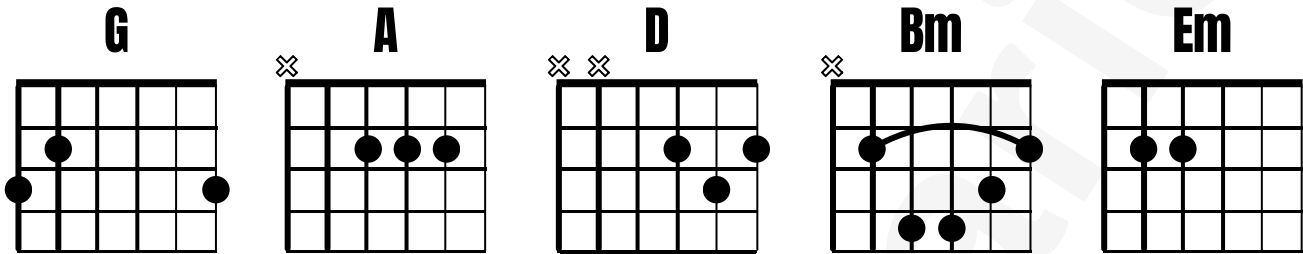

Good Luck, Babe! by Chappell Roan

chords

chord progression

Intro/Verses/Chorus: G | A | D | Bm

Break 1: Em x 4

Break 2: Em x 16

song structure

Intro > Verse > Chorus > Verse > Break 1 > Chorus > Break 2 > Chorus

additional info

- Released 2024
- Time Signature: 4/4
- Ranked as the best song of 2024 by NME, The Guardian and Rolling Stone Magazine this modern classic is relatively easy to play utilising down strums throughout.
- As the song ends with the final chorus the track slows down and starts to move back and forth between D and Bm.