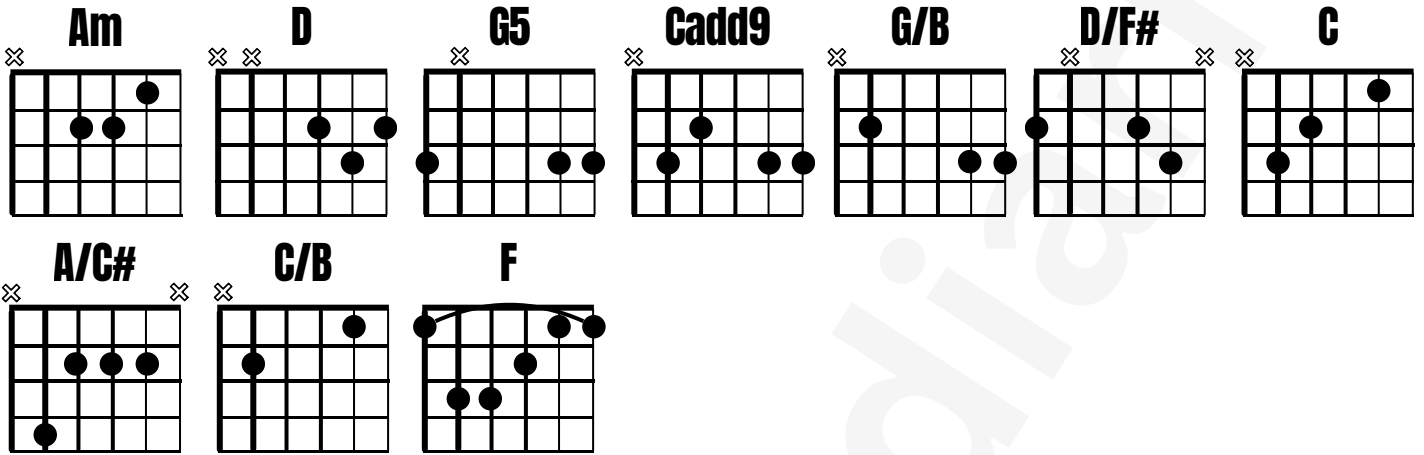

## chords

## chord progression

**Intro/Break:** Am - D | G5 - Cadd9 | Am - D | G5 - Cadd9 - G/B

**Verse :** Am - D | G5 - Cadd9 x3  
Am | D

**Chorus/Solo :** Am - D | G5 - Cadd9 x2  
Am - D | G5\* | Cadd9 | Am | D

## song structure

**Intro > Verse > Chorus > Break > Verse > Chorus > Solo > Chorus > Middle 8 > Chorus > Outro**

## additional info

- Released 2025
- Time Signature: 4/4
- Capo 3<sup>rd</sup> fret.
- Bars marked with an \* temporarily switch from 4/4 time to 2/4. Treat these bars as half the length of the rest with just a 2 count.