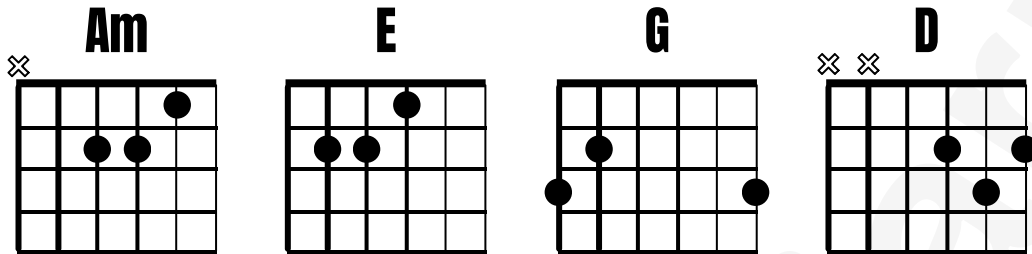

# Bones by Imagine Dragons

## chord progression

Whole song: Am | E | G | D

## song structure

Verse > Pre-Chorus > Chorus > Verse > Pre-Chorus > Chorus > Bridge > Pre-Chorus > Chorus > Outro

## tips

- Released 2022
- Time signature: 4/4
- To play in the correct key a capo is needed on the 1<sup>st</sup> fret.