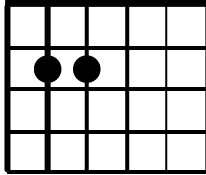

Sailor Song by Gigi Perez

chords

Cmaj7/G

Em

G

chord progression

Intro: Cmaj7/G | Cmaj7/G | Em | Em x2

Rest of Song: Cmaj7/G | Em | G | G

additional info

- Released 2024
- Time Signature: 4/4
- Capo 4th fret